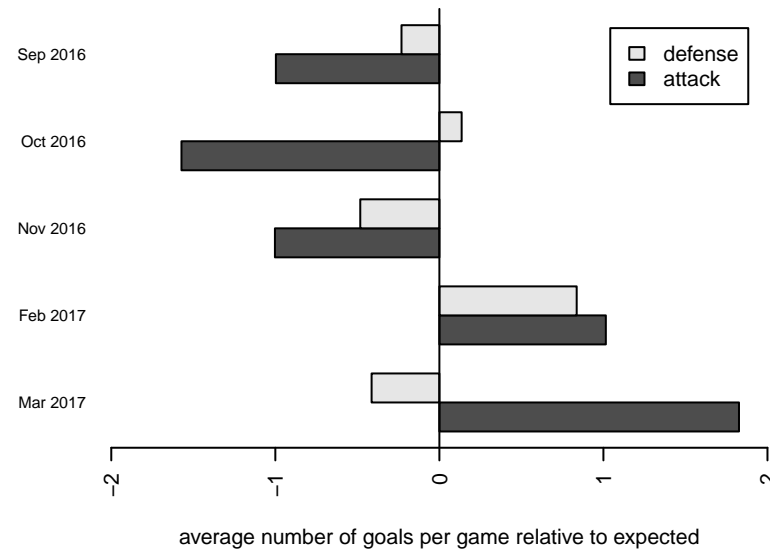

Performance relative to 13 month average