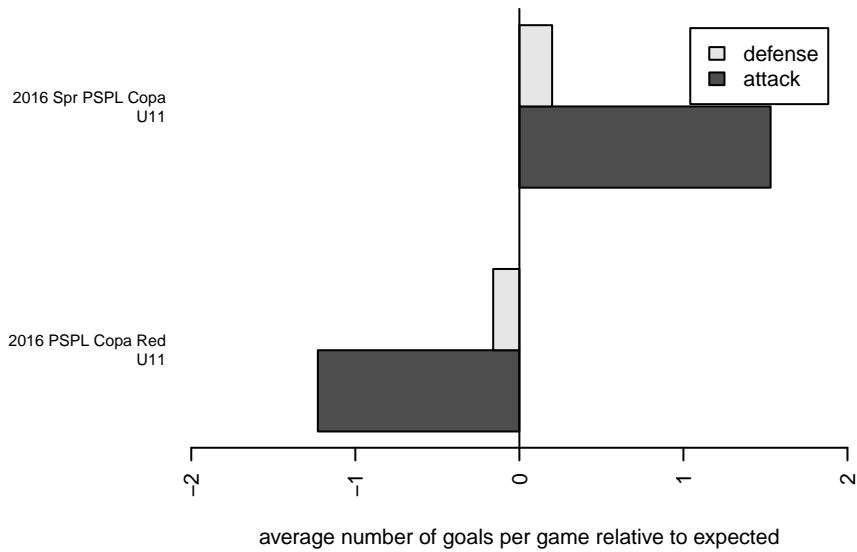

Shoreline Sportsverrou B06

Shoreline Sportsverrou
 Shoreline, WA
 B06 total strength=459
 attack=0.47 defense=0.2
 fall league = PSPL Copa Red U11
 spr league = Spr PSPL Copa U11

alt names used:
 Shoreline Sports Club Verrou BU11
 Shoreline Sports Club Verrou BU11

Venues played:
 2016 PSPL Copa Red U11
 2016 Spr PSPL Copa U11

Shoreline Sportsverrou B06
 Dots are actual minus expected GF (blue circles) and GA (red triangles).
 Blue line is smoothed change in attack strength. Red is smoothed change in defense strength.

**attack and defense variance (black dot)
relative to other teams
and top 10 in region**

**attack and defense rating
relative to others at age
and all opponents in last 13 months**

Performance relative to 13 month average