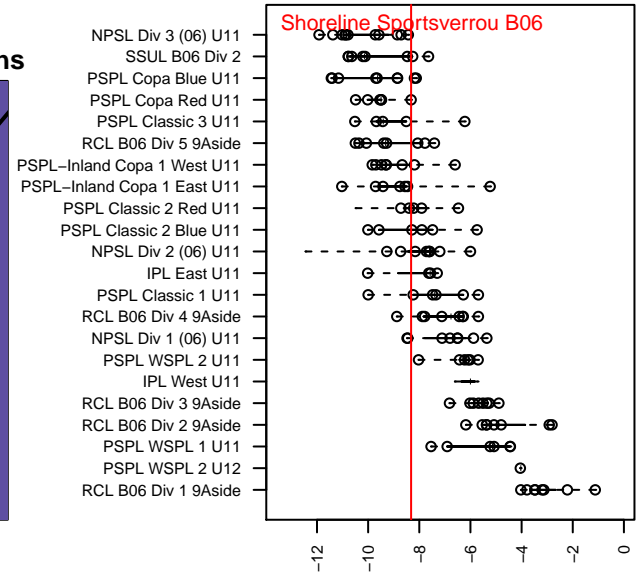

Shoreline Sportsverrou B06

Shoreline Sportsverrou
 Shoreline, WA
 B06 total strength=459
 attack=0.47 defense=0.2
 fall league = PSPL Copa Red U11
 spr league = Spr PSPL Copa U11

alt names used:
 Shoreline Sports Club Verrou BU11
 Shoreline Sports Club Verrou BU11

Venues played:
 2016 PSPL Copa Red U11
 2016 Spr PSPL Copa U11

Shoreline Sportsverrou B06
 Dots are actual minus expected GF (blue circles) and GA (red triangles).
 Blue line is smoothed change in attack strength. Red is smoothed change in defense strength.

**attack and defense variance (black dot)
relative to other teams
and top 10 in region**

**attack and defense rating
relative to others at age
and all opponents in last 13 months**

Performance relative to 13 month average