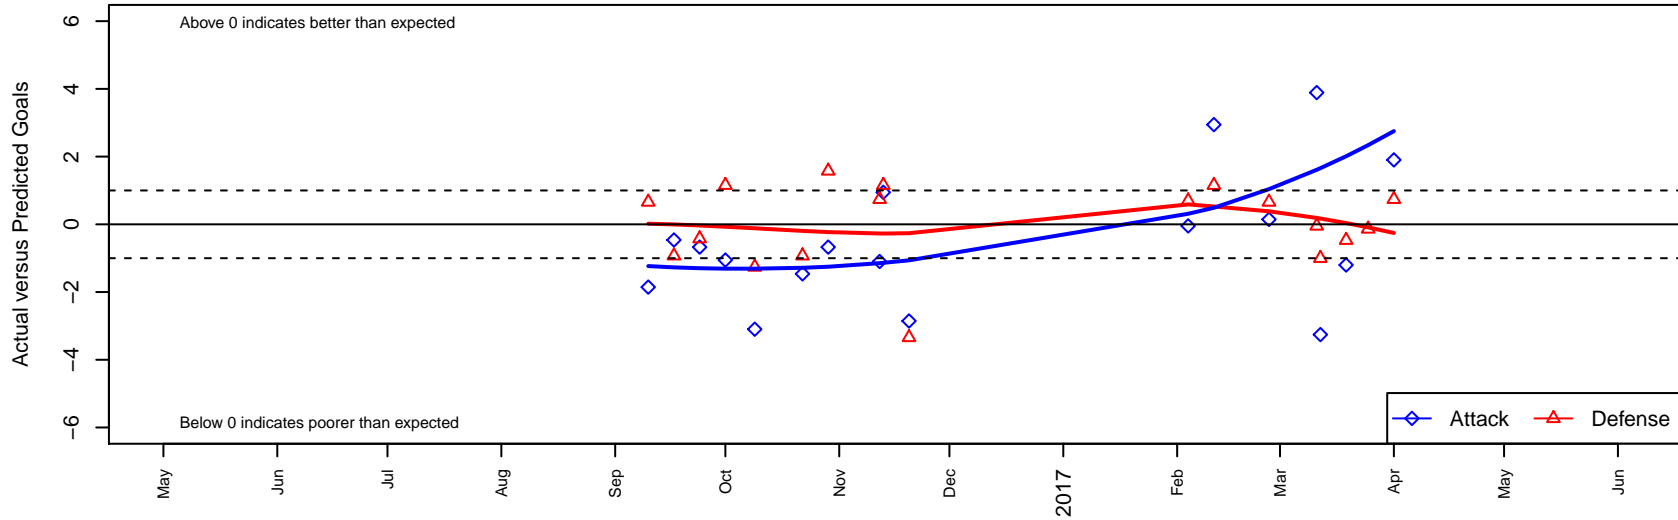

Shoreline Sportsverrou B06

Shoreline Sportsverrou
 Shoreline, WA
 B06 total strength=459
 attack=0.47 defense=0.2
 fall league = PSPL Copa Red U11
 spr league = Spr PSPL Copa U11

alt names used:
 Shoreline Sports Club Verrou BU11
 Shoreline Sports Club Verrou BU11

Venues played:
 2016 PSPL Copa Red U11
 2016 Spr PSPL Copa U11

Shoreline Sportsverrou B06
 Dots are actual minus expected GF (blue circles) and GA (red triangles).
 Blue line is smoothed change in attack strength. Red is smoothed change in defense strength.

**attack and defense variance (black dot)
relative to other teams
and top 10 in region**

**attack and defense rating
relative to others at age
and all opponents in last 13 months**

Performance relative to 13 month average