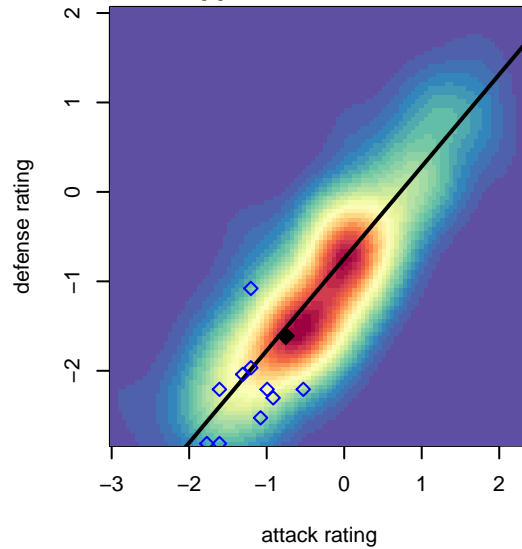

Shoreline Sportsverrou B06

Shoreline Sportsverrou
 Shoreline, WA
 B06 total strength=459
 attack=0.47 defense=0.2
 fall league = PSPL Copa Red U11
 spr league = Spr PSPL Copa U11

alt names used:
 Shoreline Sports Club Verrou BU11
 Shoreline Sports Club Verrou BU11

Venues played:
 2016 PSPL Copa Red U11
 2016 Spr PSPL Copa U11

Shoreline Sportsverrou B06
 Dots are actual minus expected GF (blue circles) and GA (red triangles).
 Blue line is smoothed change in attack strength. Red is smoothed change in defense strength.

**attack and defense variance (black dot)
relative to other teams
and top 10 in region**

**attack and defense rating
relative to others at age
and all opponents in last 13 months**

Performance relative to 13 month average